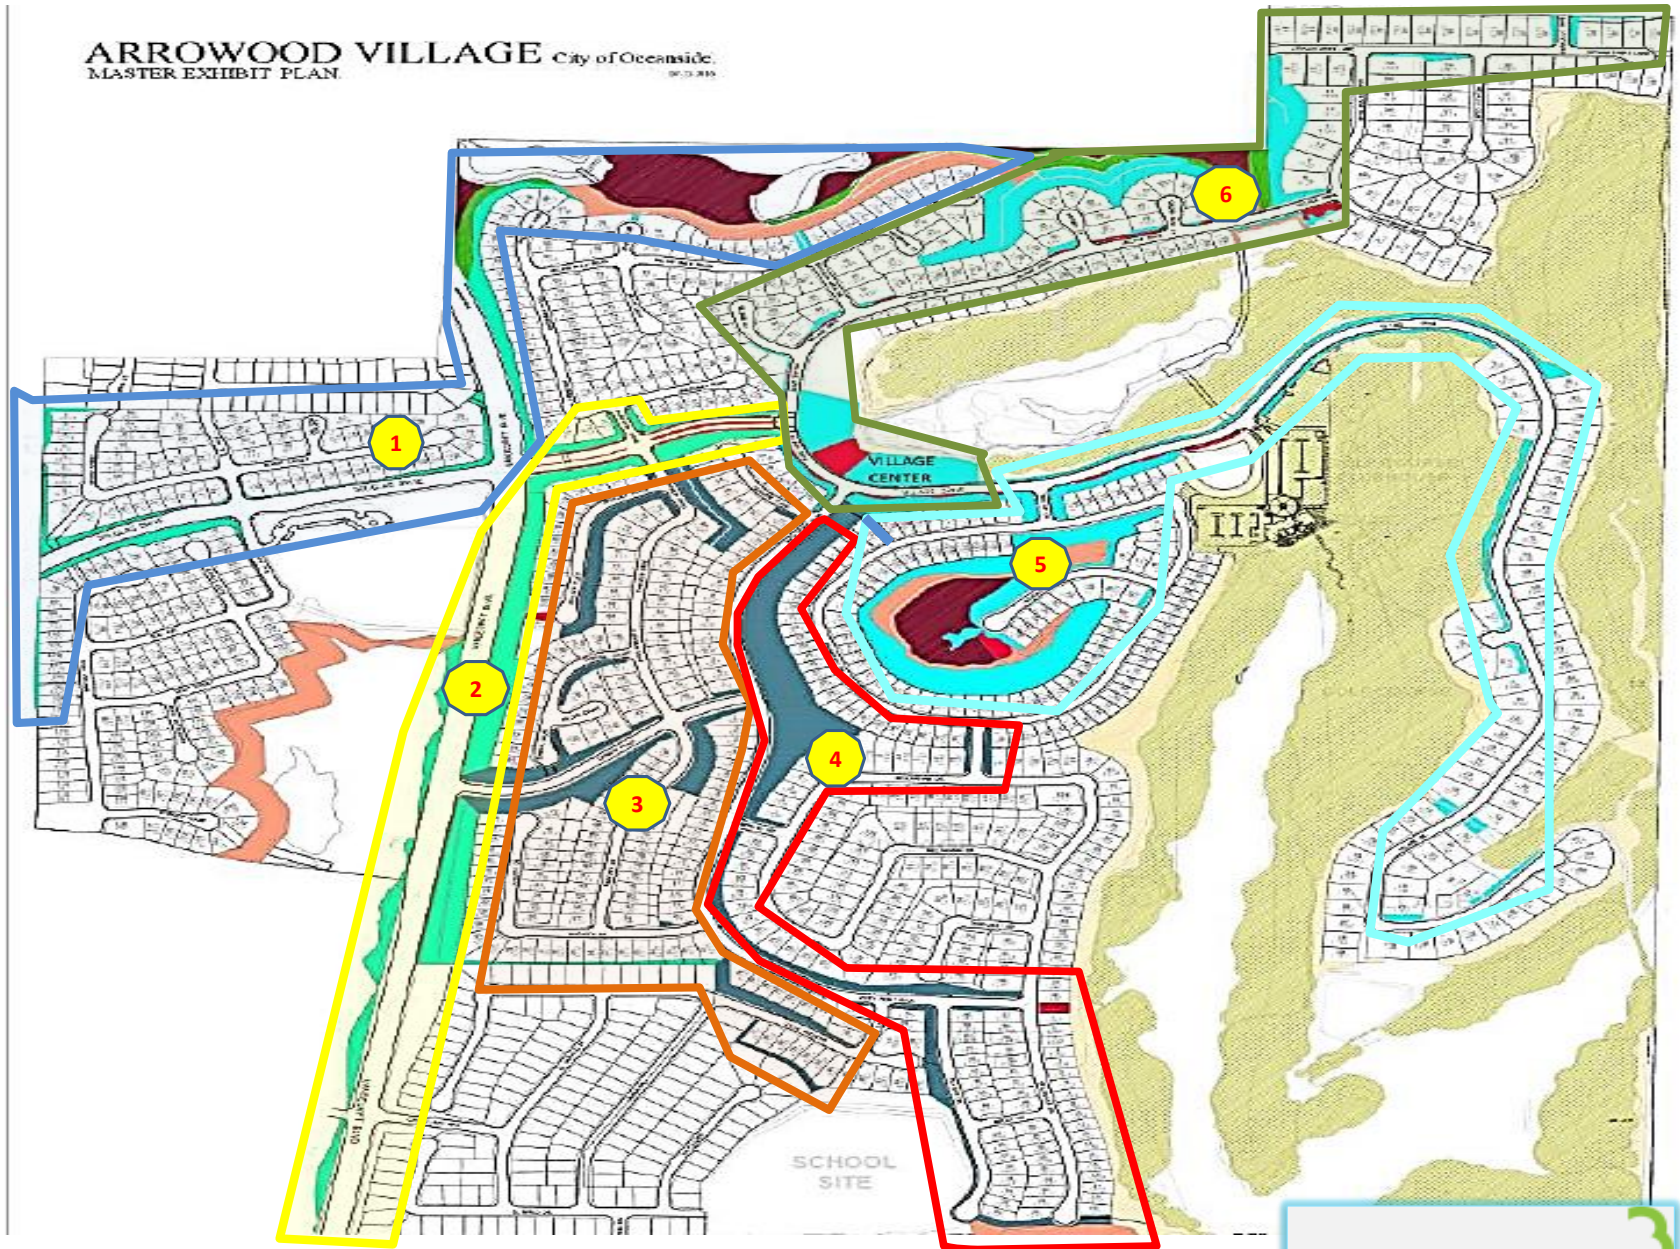

ARROWOOD VILLAGE

TRIM/DETAIL ROTATION SCHEDULE

Month	Week	Area
Jan	27-Dec	1
	3-Jan	2
	10-Jan	3
	17-Jan	4
Feb	24-Jan	5
	31-Jan	6
	7-Feb	1
	14-Feb	2
Mar	21-Feb	3
	28-Feb	4
	6-Mar	5
	13-Mar	6
Apr	20-Mar	1
	27-Mar	2
	3-Apr	3
	10-Apr	4
May	17-Apr	5
	24-Apr	6
	1-May	1
	8-May	2
Jun	15-May	3
	22-May	4
	29-May	5
	5-Jun	6
Jul	12-Jun	1
	19-Jun	2
	26-Jun	3
	3-Jul	4
Aug	10-Jul	5
	17-Jul	6
	24-Jul	1
	31-Jul	2
Sep	7-Aug	3
	14-Aug	4
	21-Aug	5
	28-Aug	6
Oct	4-Sep	1
	11-Sep	2
	18-Sep	3
	25-Sep	4
Nov	2-Oct	5
	9-Oct	6
	16-Oct	1
	23-Oct	2
Dec	30-Oct	3
	6-Nov	4
	13-Nov	5
	20-Nov	6
Jan	27-Nov	1
	4-Dec	2
	11-Dec	3
	18-Dec	4
Jan	25-Dec	5
	1-Jan	6
	8-Jan	1
	15-Jan	2
Jan	22-Jan	3
	29-Jan	4

- NOTES:
- Key areas to be inspected, cleaned & maintained weekly
 - Grass is mowed weekly. Conditions permitting